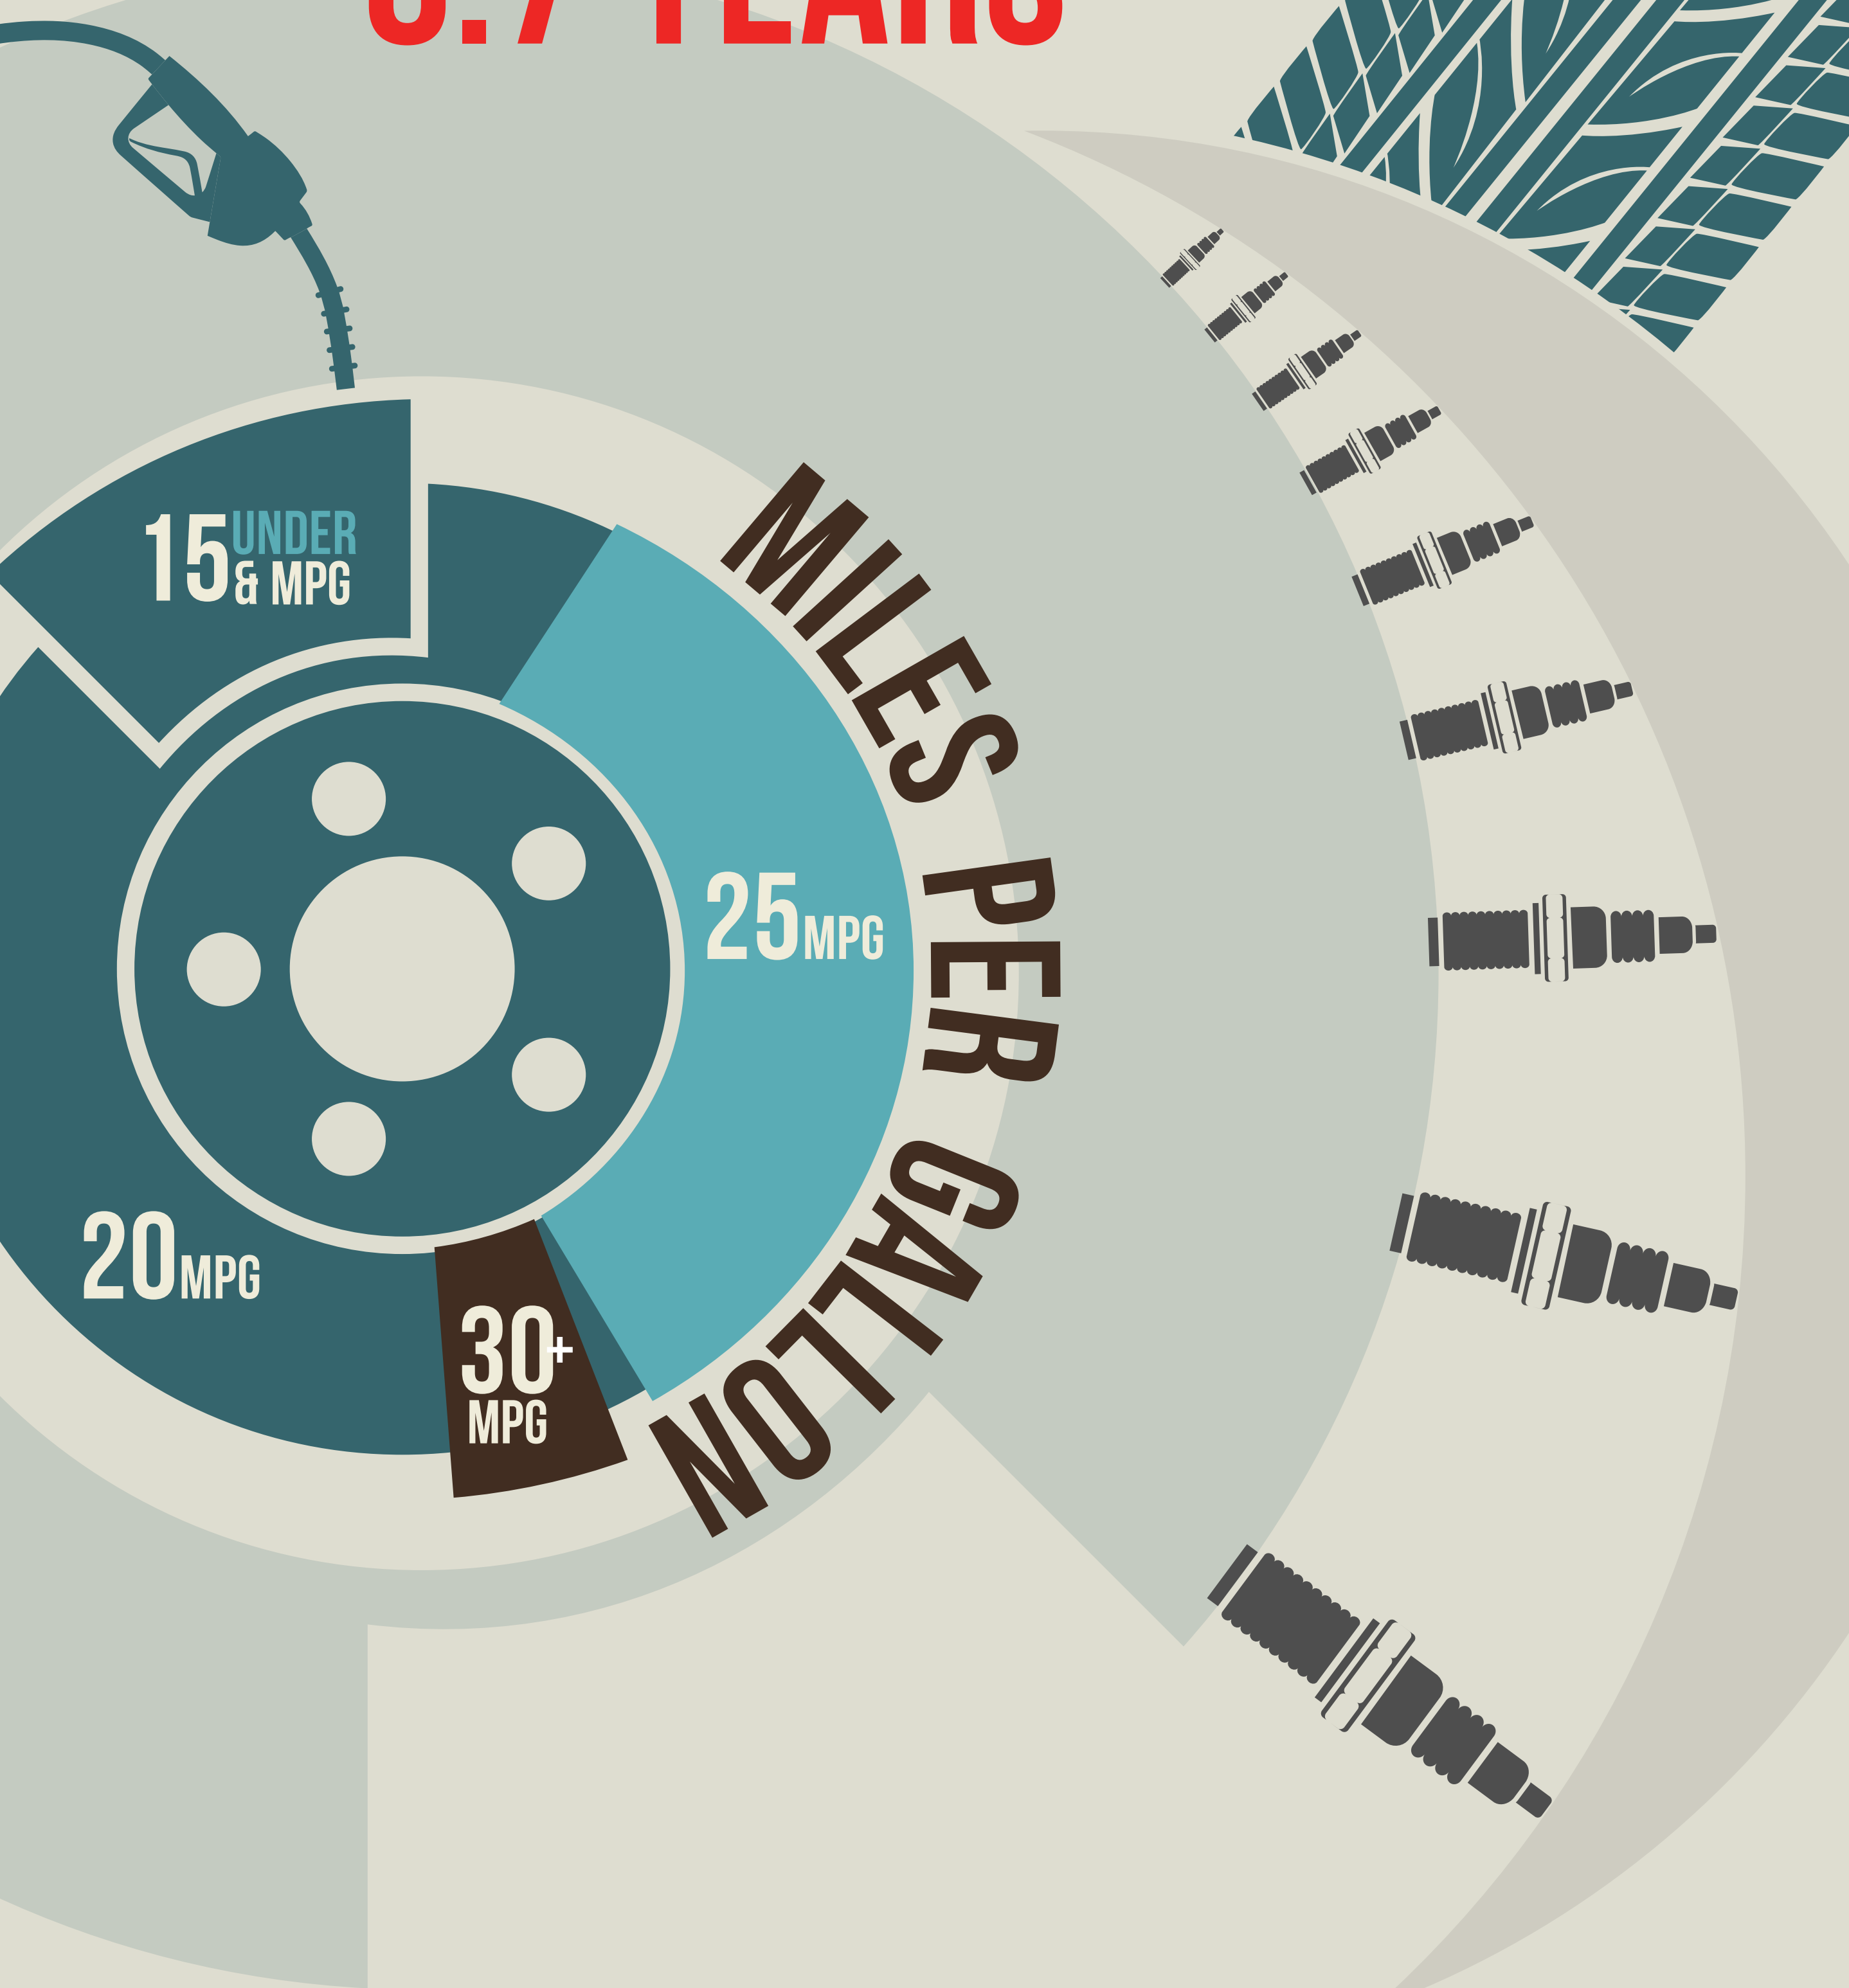

TOP 5 FAVORITE FIRST CARS FROM THE 1950'S

It's one of the most important moments in life, we remember it like it was yesterday. Starting up our first automobile, revving the engine, grinding the clutch, feeling the wind usher in the excitement of an open road.

We polled our Members at RidgeCrest about hitting the road in their very first car. **This is their big moment.**

Tall Tales
BIG MOMENTS

TOP SELLING MANUFACTURER

Honorable Mention
HUDSON
MORRISMINOR

FAN FAVORITE COLOR CHOICE

HOW MUCH DID THAT SWEET RIDE COST? AVERAGE PRICE PAID

\$1,795.00 and
HOW LONG DID IT LAST?
8.7 YEARS

RIDGECREST

1000 RidgeCrest Lane • Mt. Airy, NC 27030
(336) 786-9100 • Ridge-Crest.com

Mt. Airy's Premier Life Plan Community